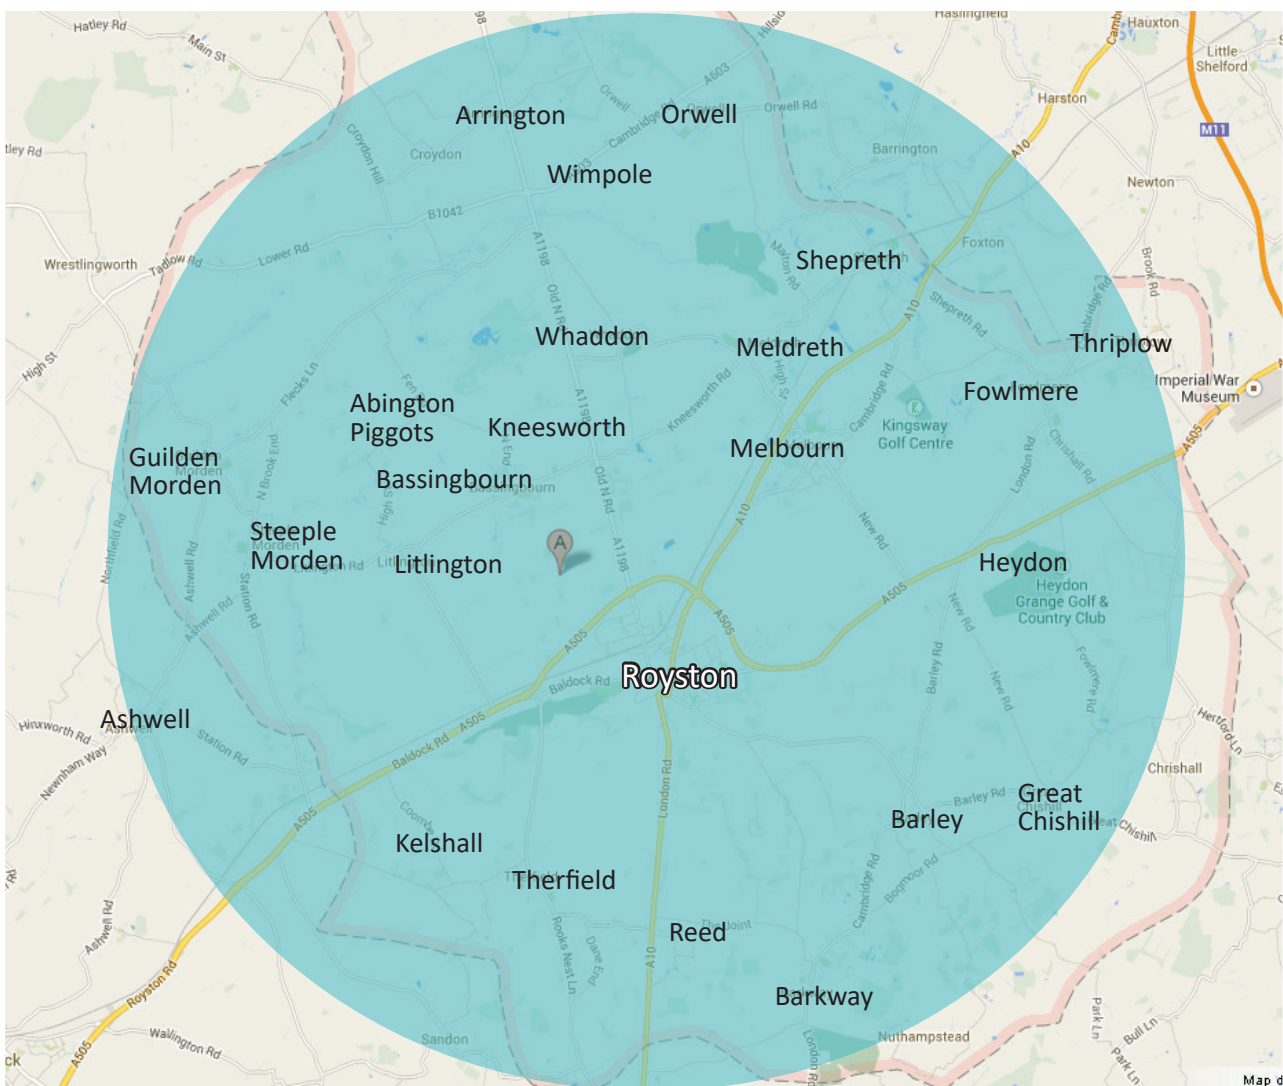

AFFORDABLE | EFFECTIVE | TARGETED | LOCAL | ADVERTISING | DISTRIBUTION

Did you know we publish two editions of The Listing each and every month?

Where We Deliver...

9,500 copies of The SG8 Villages edition go to

- Abington Piggotts
- Arrington
- Ashwell
- Barkway
- Barley
- Bassingbourn
- Fowlmere
- Gt Chishill
- Guilden Morden
- Heydon
- Kelshall
- Kneesworth
- Litlington
- Melbourn
- Meldreth
- Orwell
- Reed
- Shepreth
- Steeple Morden
- Therfield
- Thriplow
- Whaddon
- Wimpole

and **7,800** Royston residents receive the Royston edition

For more information please contact Sharon on 01763 248447 or hello@thelistingmagazine.co.uk